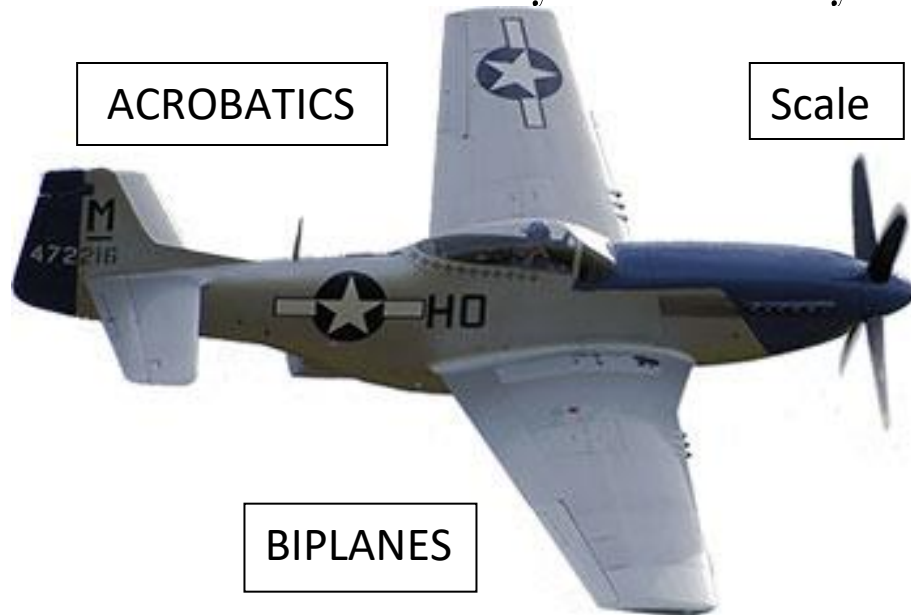

The 35th Annual Ray Gordon Memorial Jumbo Fly-In

Giant Scale Model Airplane Show

June 14 & 15, 2019 Harrisonburg, VA

Free Admission to Spectators! A Family Friendly Event!

Food and Beverages Available For Purchase on Site!

10AM to 5PM Friday and Saturday

ACROBATICS

Scale

WARBIRDS

BIPLANES