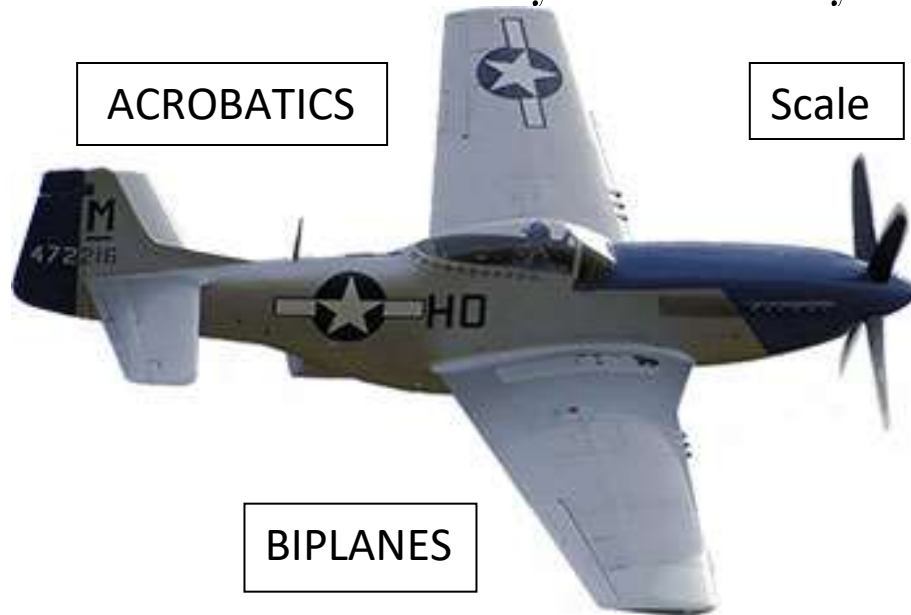

The 35th Annual Ray Gordon Memorial Jumbo Fly-In

Giant Scale Model Airplane Show

June 12 & 13, 2020 Harrisonburg, VA

Free Admission to Spectators! A Family Friendly Event!

Food and Beverages Available For Purchase on Site!

10AM to 5PM Friday and Saturday

ACROBATICS

Scale

WARBIRDS

BIPLANES