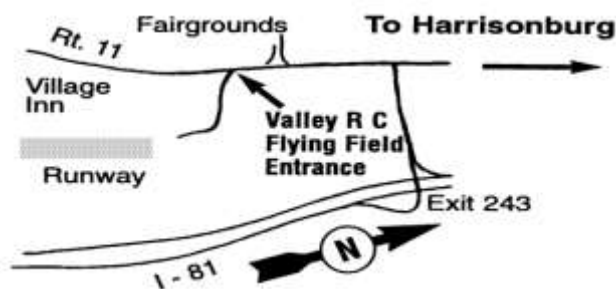

10AM to 5PM Friday and Saturday

ACROBATICS

Scale

WARBIRDS

BIPLANES

Flying Field Directions

www.vrcfc.org

Lodging is available at The Village Inn, adjacent to
The flying field. Call 540-434-7355 for reservations
or visit their website at www.thevillageinn.travel